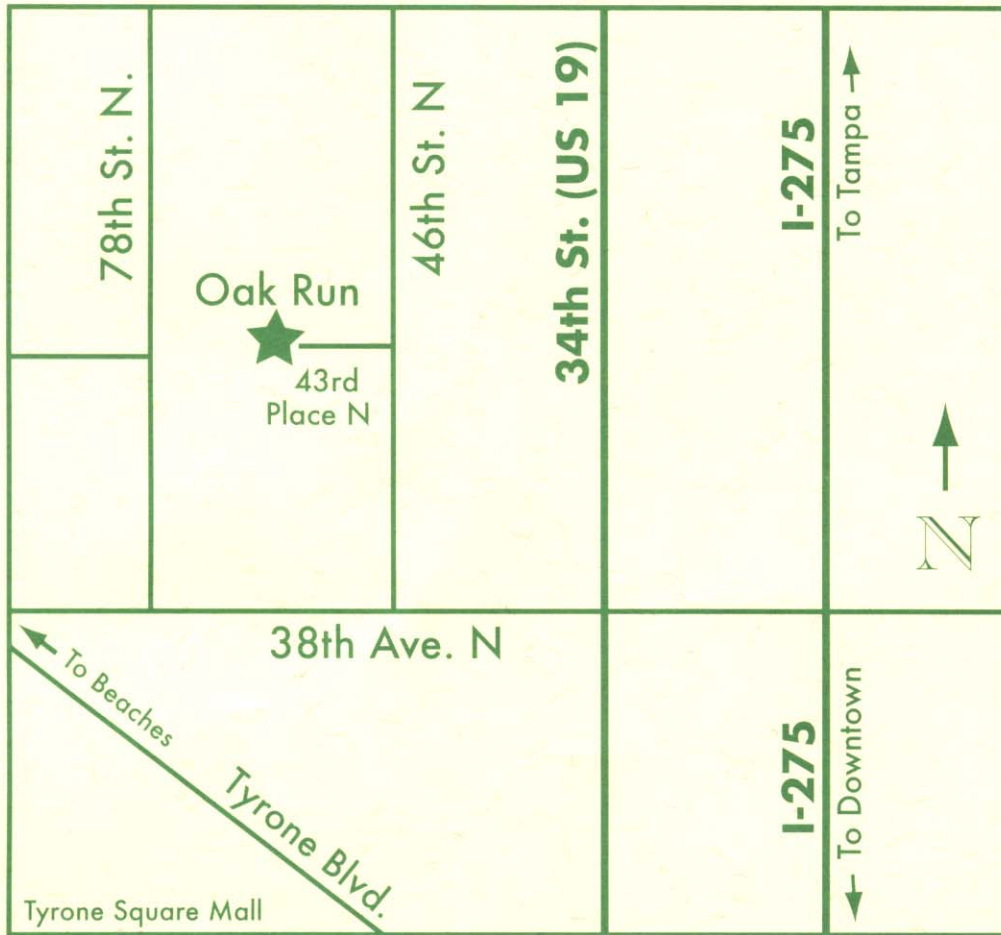

Oak Run

Oak Run, take 38th Ave. North to 46th St. North, turn right.
Turn left on 43rd Place North.

Parsley Development Inc.

2325 Dr. M.L.K. St. N. • St. Petersburg • Florida • 33704
(727) 896-7575 • fax: (727) 894-7575 • mobile: (727) 224-1537