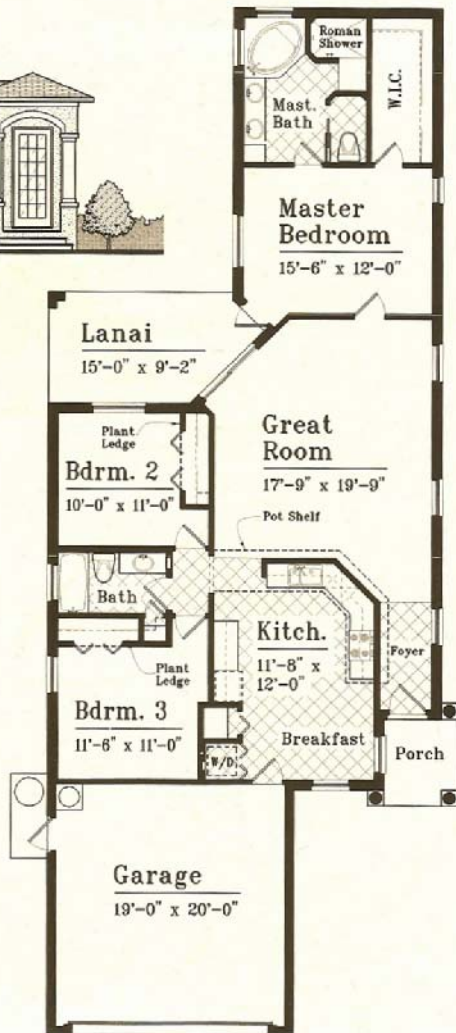

# The Sycamore

**Building Size:**  
33'-4" x 84'-8"

**Area Schedule**

Habitable	1,536 sf
Porches	184 sf
Garage	413 sf
<b>Total</b>	<b>2,133 sf</b>