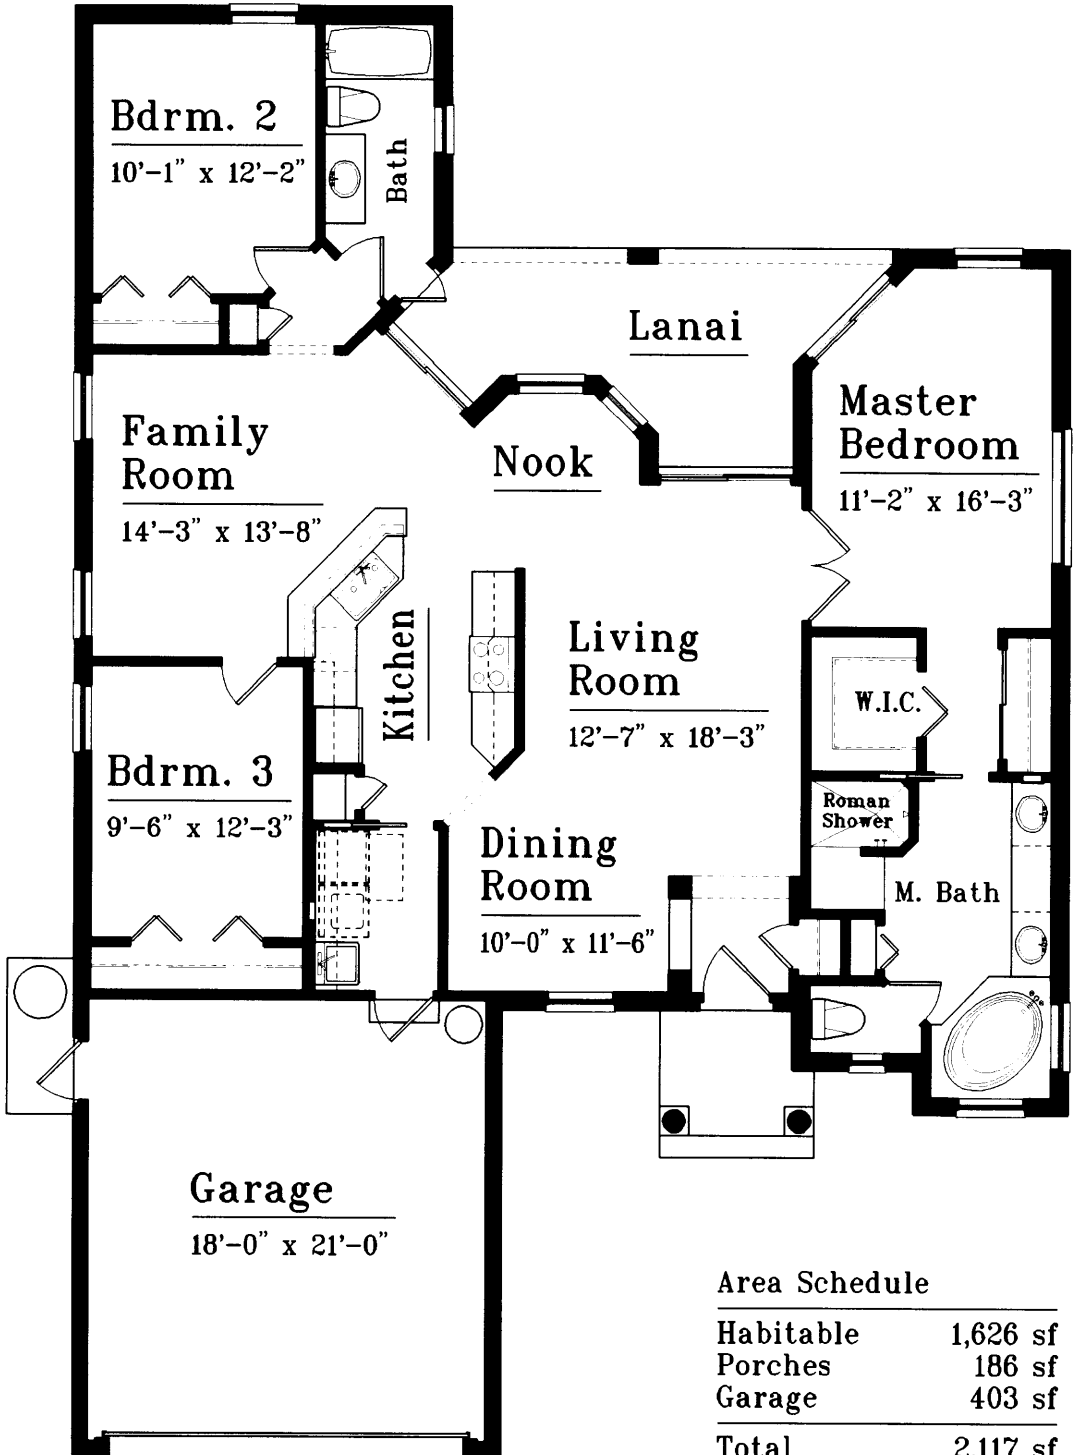

The Pinebrook

Oak Run Lot 11

Area Schedule

Habitable	1,626 sf
Porches	186 sf
Garage	403 sf
Total	2,117 sf