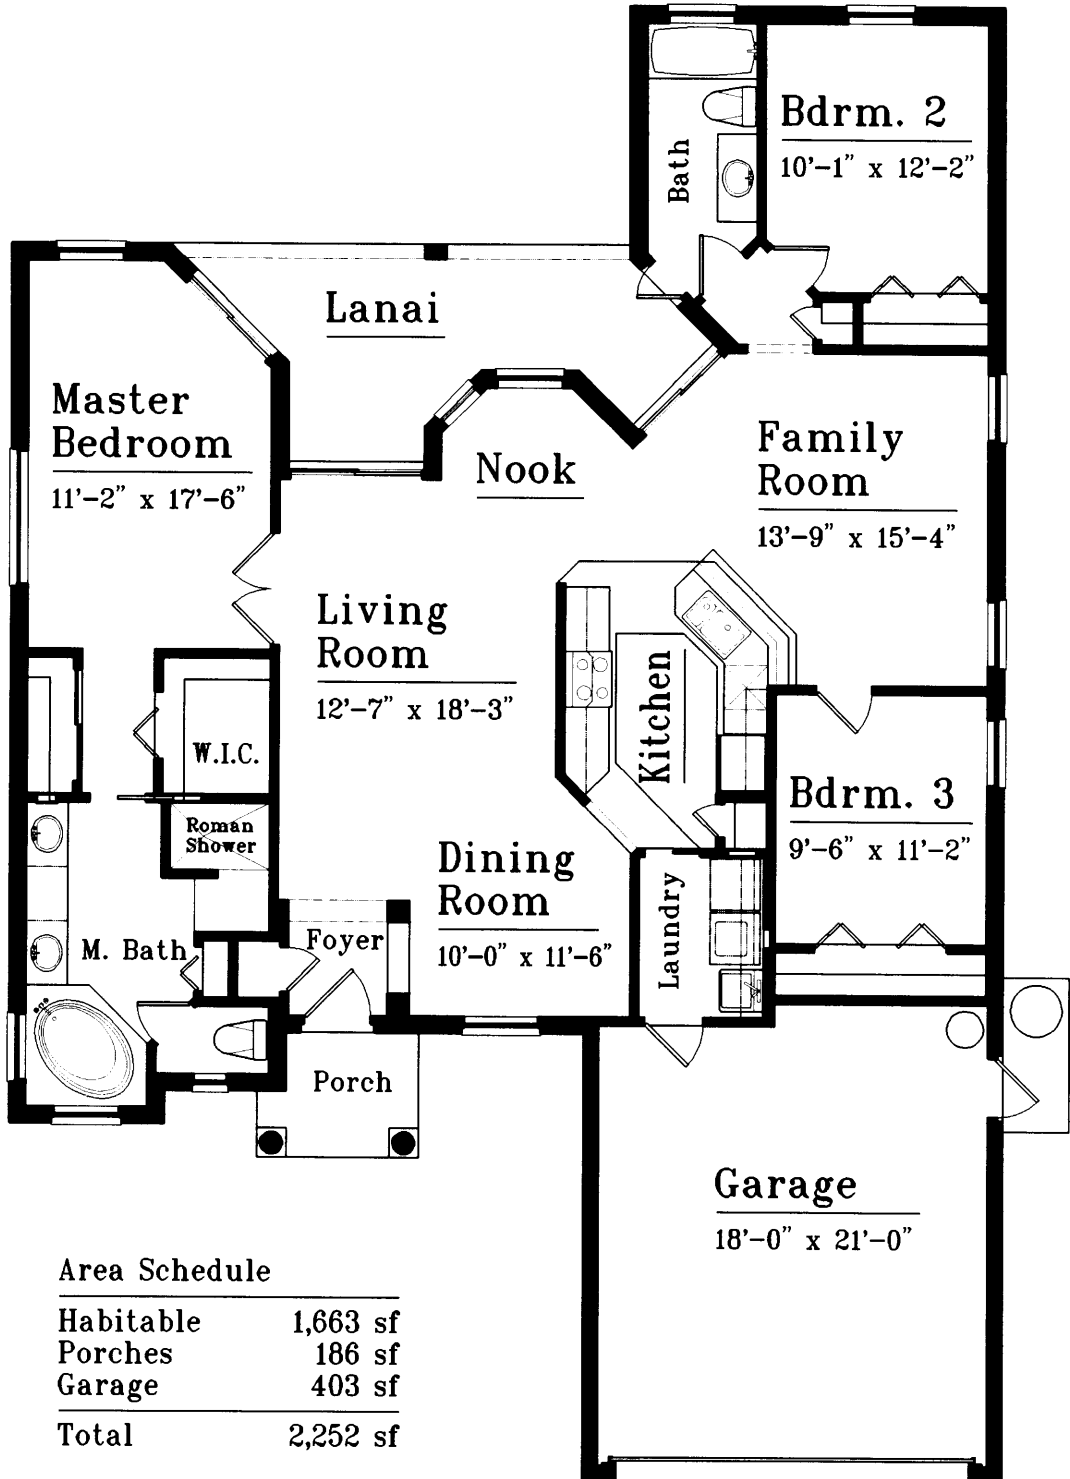

# The Pinebrook

## Oak Run Lot 14

### Area Schedule

Habitable	1,663 sf
Porches	186 sf
Garage	403 sf
<b>Total</b>	<b>2,252 sf</b>